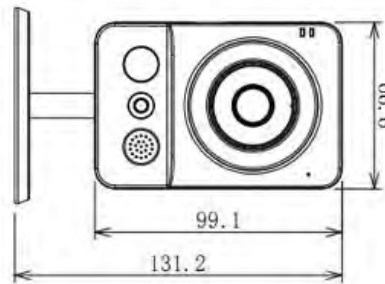

CP-UNC-CS10L1W

1 MP HD IR IP Cube Camera

Main Features

- 1/4" 1 Megapixel CMOS Image Sensor
- H.264 & MJPEG dual-stream encoding
- Max 25/30fps@720P(1280×720)
- WiFi, DWDR, Day/Night, 3DNR, Auto iris, AWB, AGC, BLC
- 3.6mm fixed lens
- PIR Sensor Range upto 6Mtr.
- IR Range of 10 Mtr.
- CE, FCC & RoHS Certified

CP- UNC-CS10L1W

1 MP HD IR IP Cube Camera

Feature

Image Sensor
 Minimum Illumination
 Shutter Speed
 White Balance
 Lens
 Gain Control(AGC)
 Back Light Compensation
 Video Compression
 S/N Ratio
 Video Streaming
 Resolution
 Privacy Mask
 ICR
 Audio Input
 Audio Compression
 Audio Output
 Alarm IN
 PIR Sensor
 Alarm Out
 Wireless
 Protocol
 Ethernet
 User Account
 Smart Phone
 IR
 Micro SD
 Operating Temperature
 Power Source
 Power Consumption
 Regulatory
 Dimension

Specification

1/4" 1 Megapixel CMOS
 0.1lux/F1.2
 Auto/Manual 1/3(4)~1/10000
 BLC / HLC / DWDR
 3.6mm
 Auto/Manual
 BLC / HLC / DWDR
 H.264/MJPEG
 more than 50dB
 Main Stream: 720P(1~25/30fps), Extra Stream: D1/CIF(1 ~ 25/30fps)
 720P(1280x720)/D1/CIF
 Up to 4 areas
 Auto(ICR) / Color / B/W
 Built-in Mic
 G.711a / G.711u / PCM
 Built-in speaker
 1 Ch.
 Up to 6m
 1 Ch.
 Yes
 IPv4/IPv6, HTTP, SSL, TCP/IP, UDP, UPnP, ICMP, IGMP, SNMP, RTSP, RTP, SMTP, NTP, DHCP, DNS, PPPOE, DDNS, FTP, IP Filter, QoS, Bonjour, ONVIF Ver. 2.0
 RJ-45(10/100Base-T)/ Wi-Fi(802.11b/g)
 10 users
 iPhone, iPad, Android, Windows Phone
 IR Range of 10Mtr.
 Max 64GB
 -30°C~+60°C, Less than 95%RH
 DC12V
 <4W
 CE, FCC, RoHS
 66.6mm × 99.5mm × 131.2mm

CP- UNC-CS10L1W
1 MP HD IR IP Cube Camera

Feature

Weight

Specification

0.35kg (0.4kg with bracket)

1141 Budapest, Fogarasi út 77. 1095 Budapest, Mester u. 34.
Tel.: *220-7940, 220-7814, 220-7959, Tel.: *218-5542, 215-9771, 215-7550,
220-8881, 364-3428 Fax: 220-7940 216-7017, 216-7018 Fax: 218-5542
Mobil: 30 531-5454, 30 939-9989 Mobil: 30 940-1970, 20 949-2688