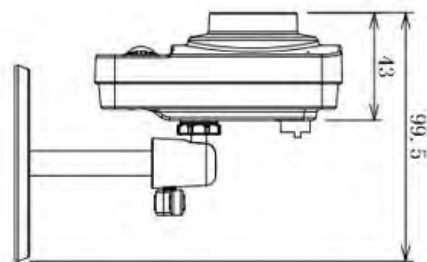

CP-UNC-CS10L1W

1 MP HD IR IP Cube Camera

Main Features

- 1/4" 1 Megapixel CMOS Image Sensor
- H.264 & MJPEG dual-stream encoding
- Max 25/30fps@720P(1280×720)
- WiFi, DWDR, Day/Night, 3DNR, Auto iris, AWB, AGC, BLC
- 3.6mm fixed lens
- PIR Sensor Range upto 6Mtr.
- IR Range of 10 Mtr.
- CE, FCC & RoHS Certified

CP- UNC-CS10L1W

1 MP HD IR IP Cube Camera

Feature

Image Sensor
 Minimum Illumination
 Shutter Speed
 White Balance
 Lens
 Gain Control(AGC)
 Back Light Compensation
 Video Compression
 S/N Ratio
 Video Streaming
 Resolution
 Privacy Mask
 ICR
 Audio Input
 Audio Compression
 Audio Output
 Alarm IN
 PIR Sensor
 Alarm Out
 Wireless
 Protocol
 Ethernet
 User Account
 Smart Phone
 IR
 Micro SD
 Operating Temperature
 Power Source
 Power Consumption
 Regulatory
 Dimension

Specification

1/4" 1 Megapixel CMOS
 0.1lux/F1.2
 Auto/Manual 1/3(4)~1/10000
 BLC / HLC / DWDR
 3.6mm
 Auto/Manual
 BLC / HLC / DWDR
 H.264/MJPEG
 more than 50dB
 Main Stream: 720P(1~25/30fps), Extra Stream: D1/CIF(1 ~ 25/30fps)
 720P(1280x720)/D1/CIF
 Up to 4 areas
 Auto(ICR) / Color / B/W
 Built-in Mic
 G.711a / G.711u / PCM
 Built-in speaker
 1 Ch.
 Up to 6m
 1 Ch.
 Yes
 IPv4/IPv6, HTTP, SSL, TCP/IP, UDP, UPnP, ICMP, IGMP, SNMP, RTSP, RTP, SMTP, NTP, DHCP, DNS, PPPOE, DDNS, FTP, IP Filter, QoS, Bonjour, ONVIF Ver. 2.0
 RJ-45(10/100Base-T)/ Wi-Fi(802.11b/g)
 10 users
 iPhone, iPad, Android, Windows Phone
 IR Range of 10Mtr.
 Max 64GB
 -30°C~+60°C, Less than 95%RH
 DC12V
 <4W
 CE, FCC, RoHS
 66.6mm × 99.5mm × 131.2mm

CP- UNC-CS10L1W
1 MP HD IR IP Cube Camera

Feature

Weight

Specification

0.35kg (0.4kg with bracket)

1141 Budapest, Fogarasi út 77. 1095 Budapest, Mester u. 34.
Tel.: *220-7940, 220-7814, 220-7959, Tel.: *218-5542, 215-9771, 215-7550,
220-8881, 364-3428 Fax: 220-7940 216-7017, 216-7018 Fax: 218-5542
Mobil: 30 531-5454, 30 939-9989 Mobil: 30 940-1970, 20 949-2688